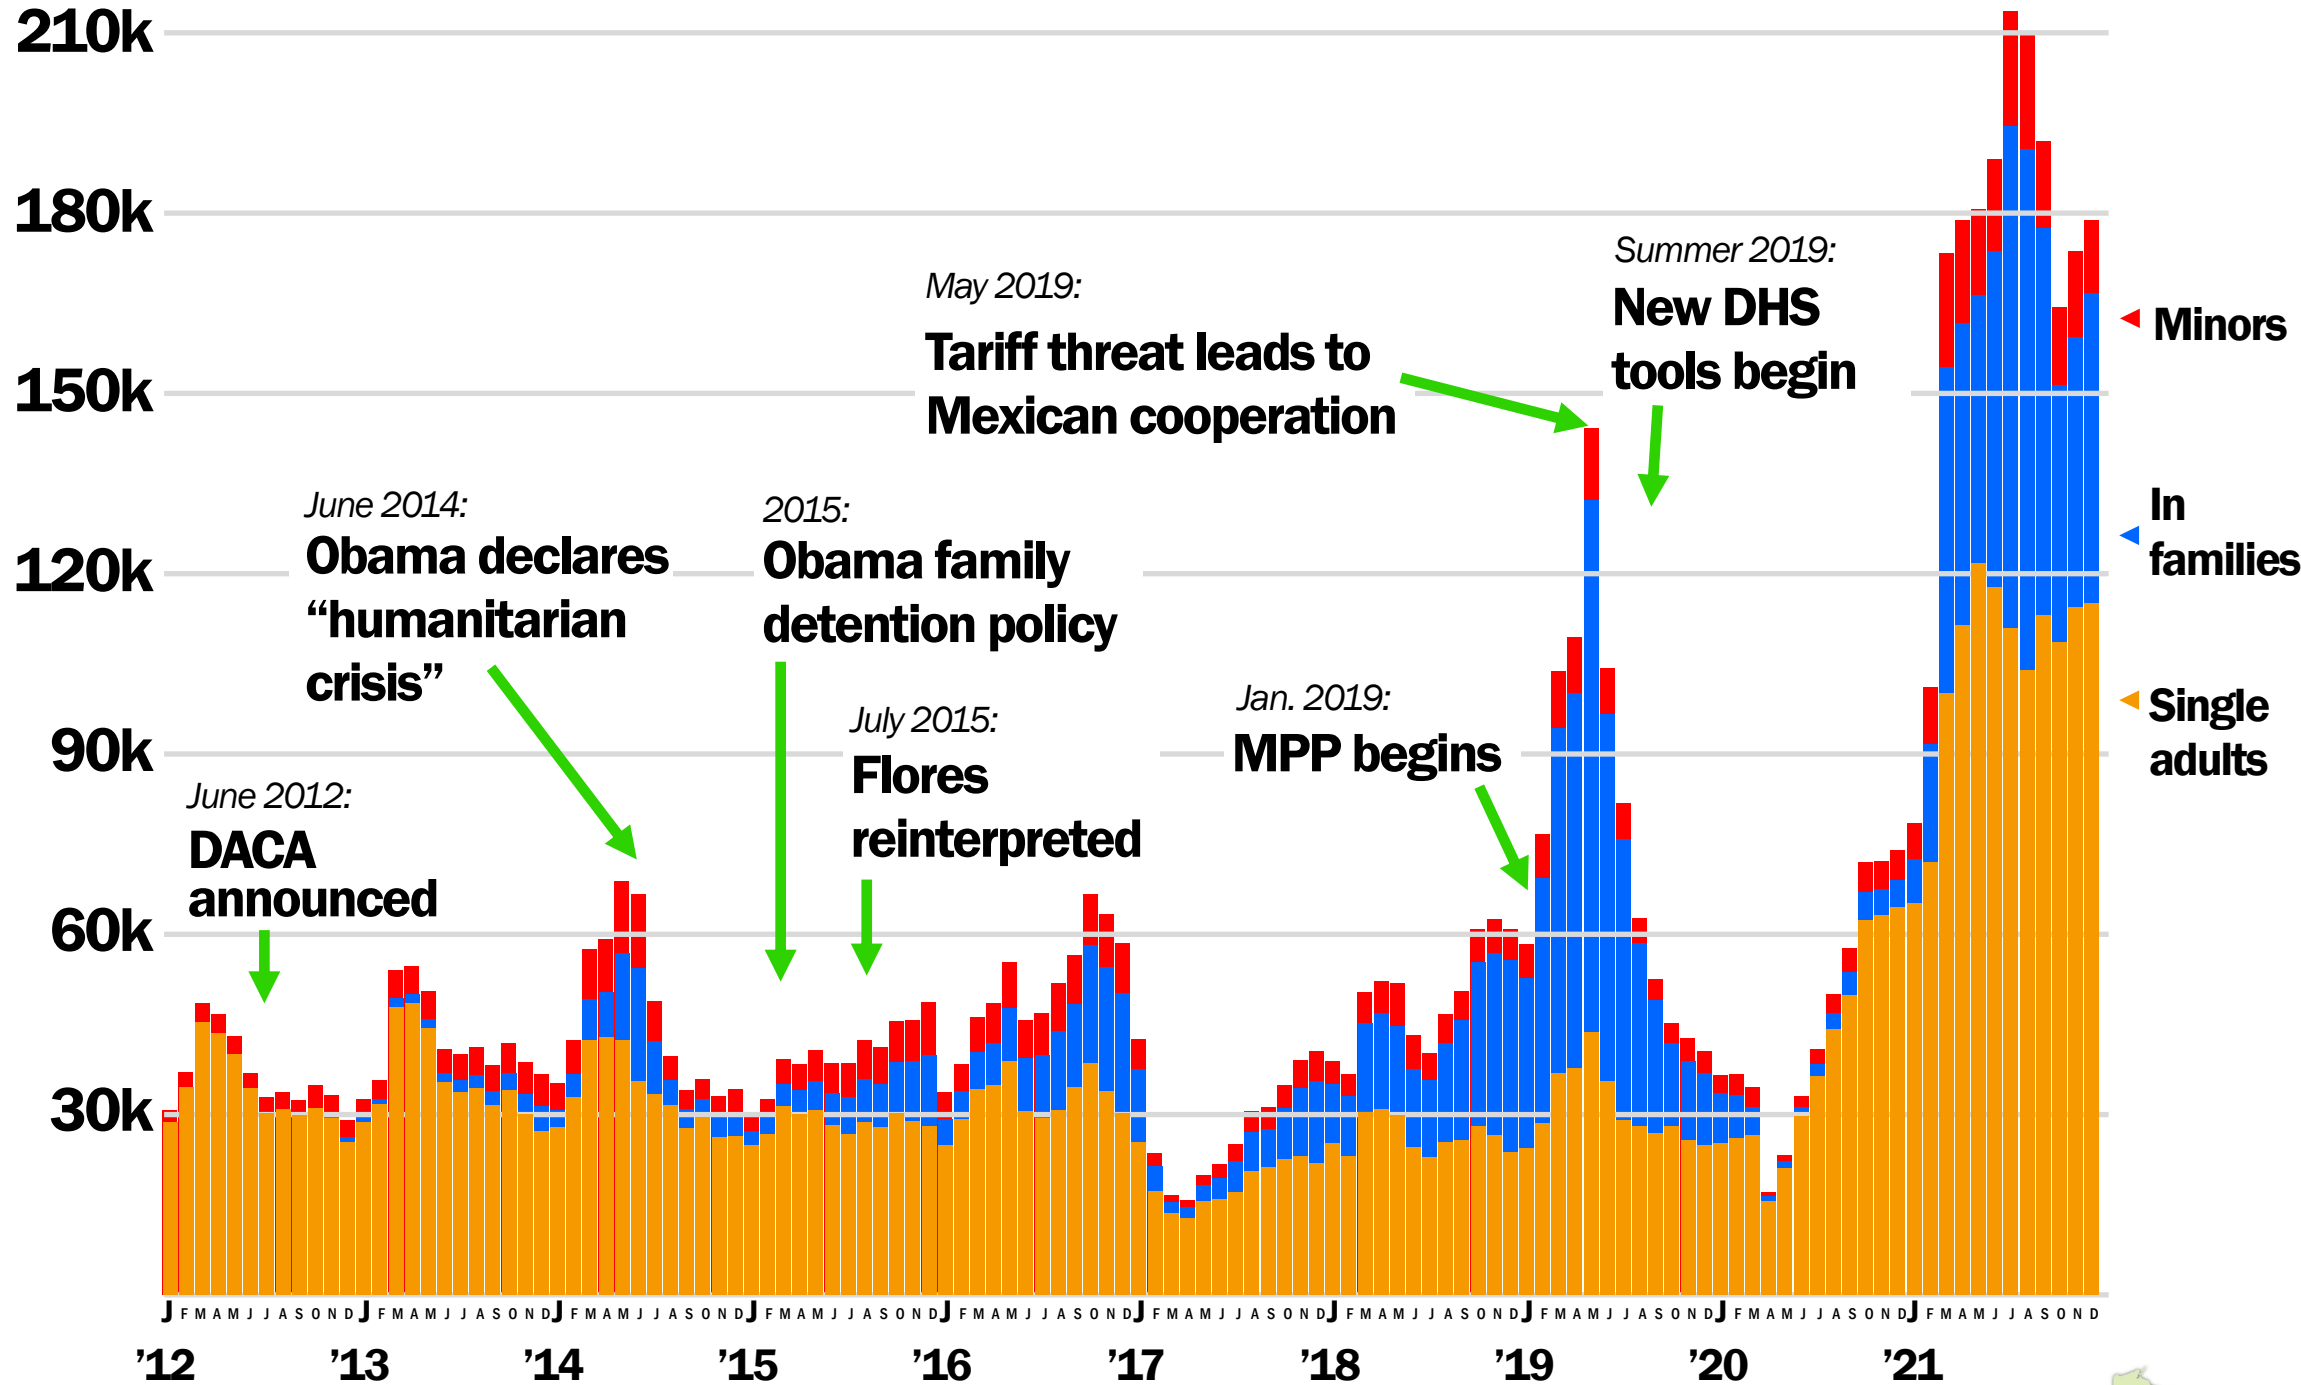

SW BORDER APPREHENSIONS

MONTHLY TOTALS BY BORDER PATROL AND AT PORTS OF ENTRY

Customs and Border Protection. 2012 figures combine single adults and families.