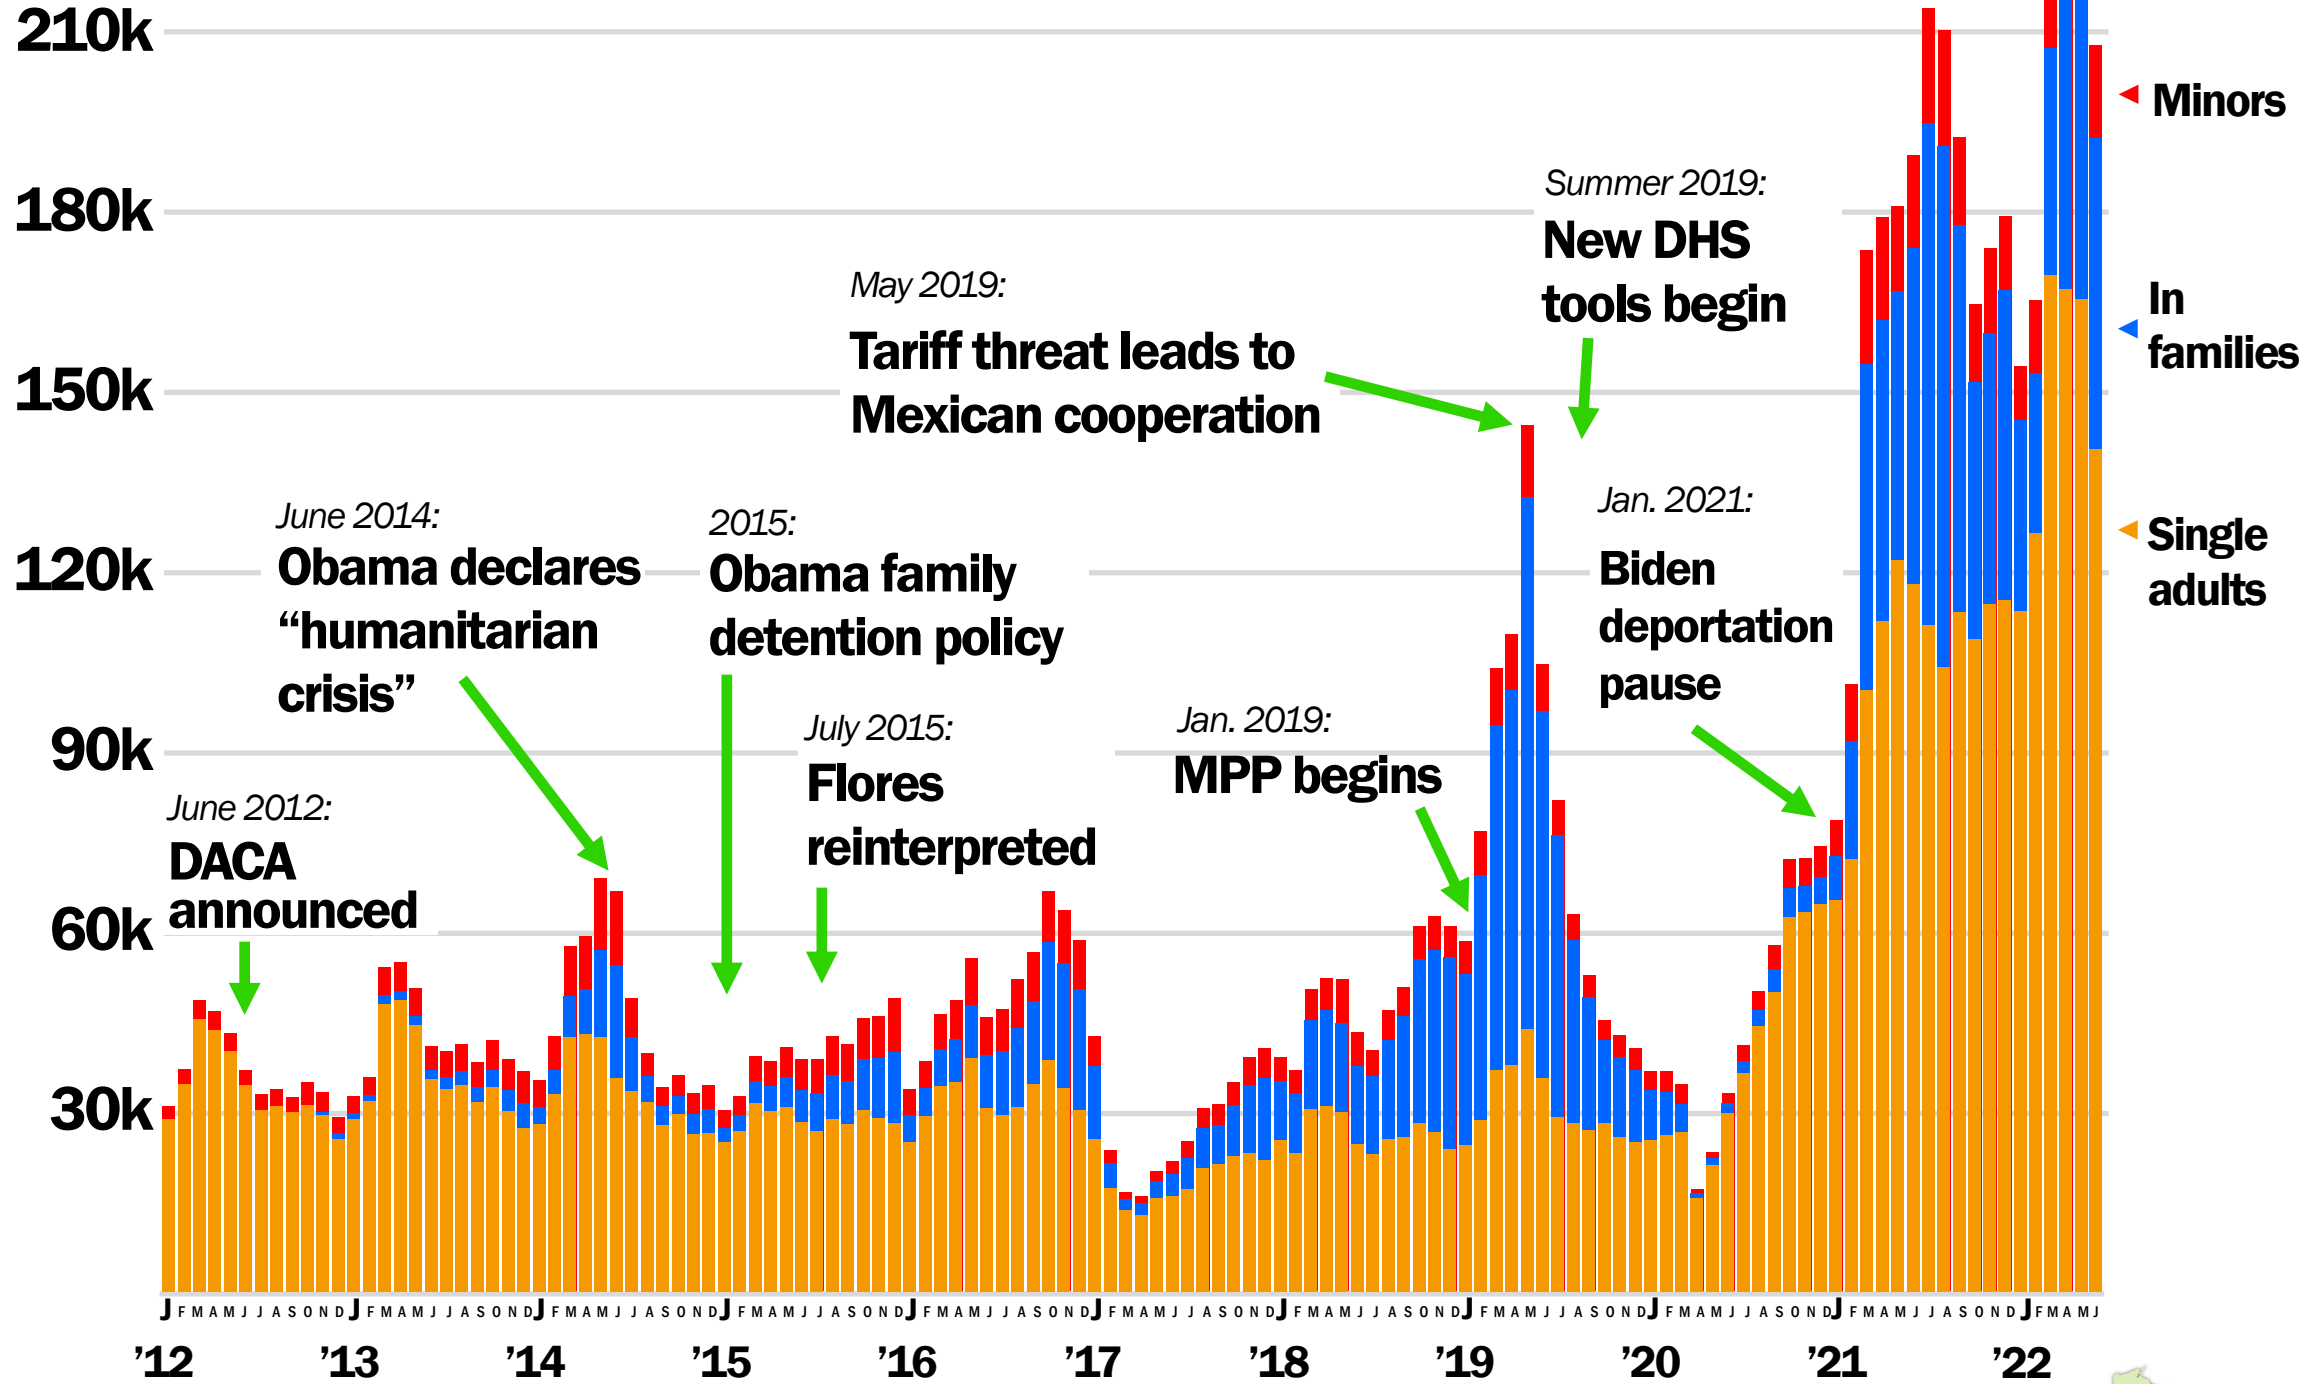

SW BORDER APPREHENSIONS

MONTHLY TOTALS BY BORDER PATROL AND AT PORTS OF ENTRY

Customs and Border Protection. 2012 figures combine single adults and families.