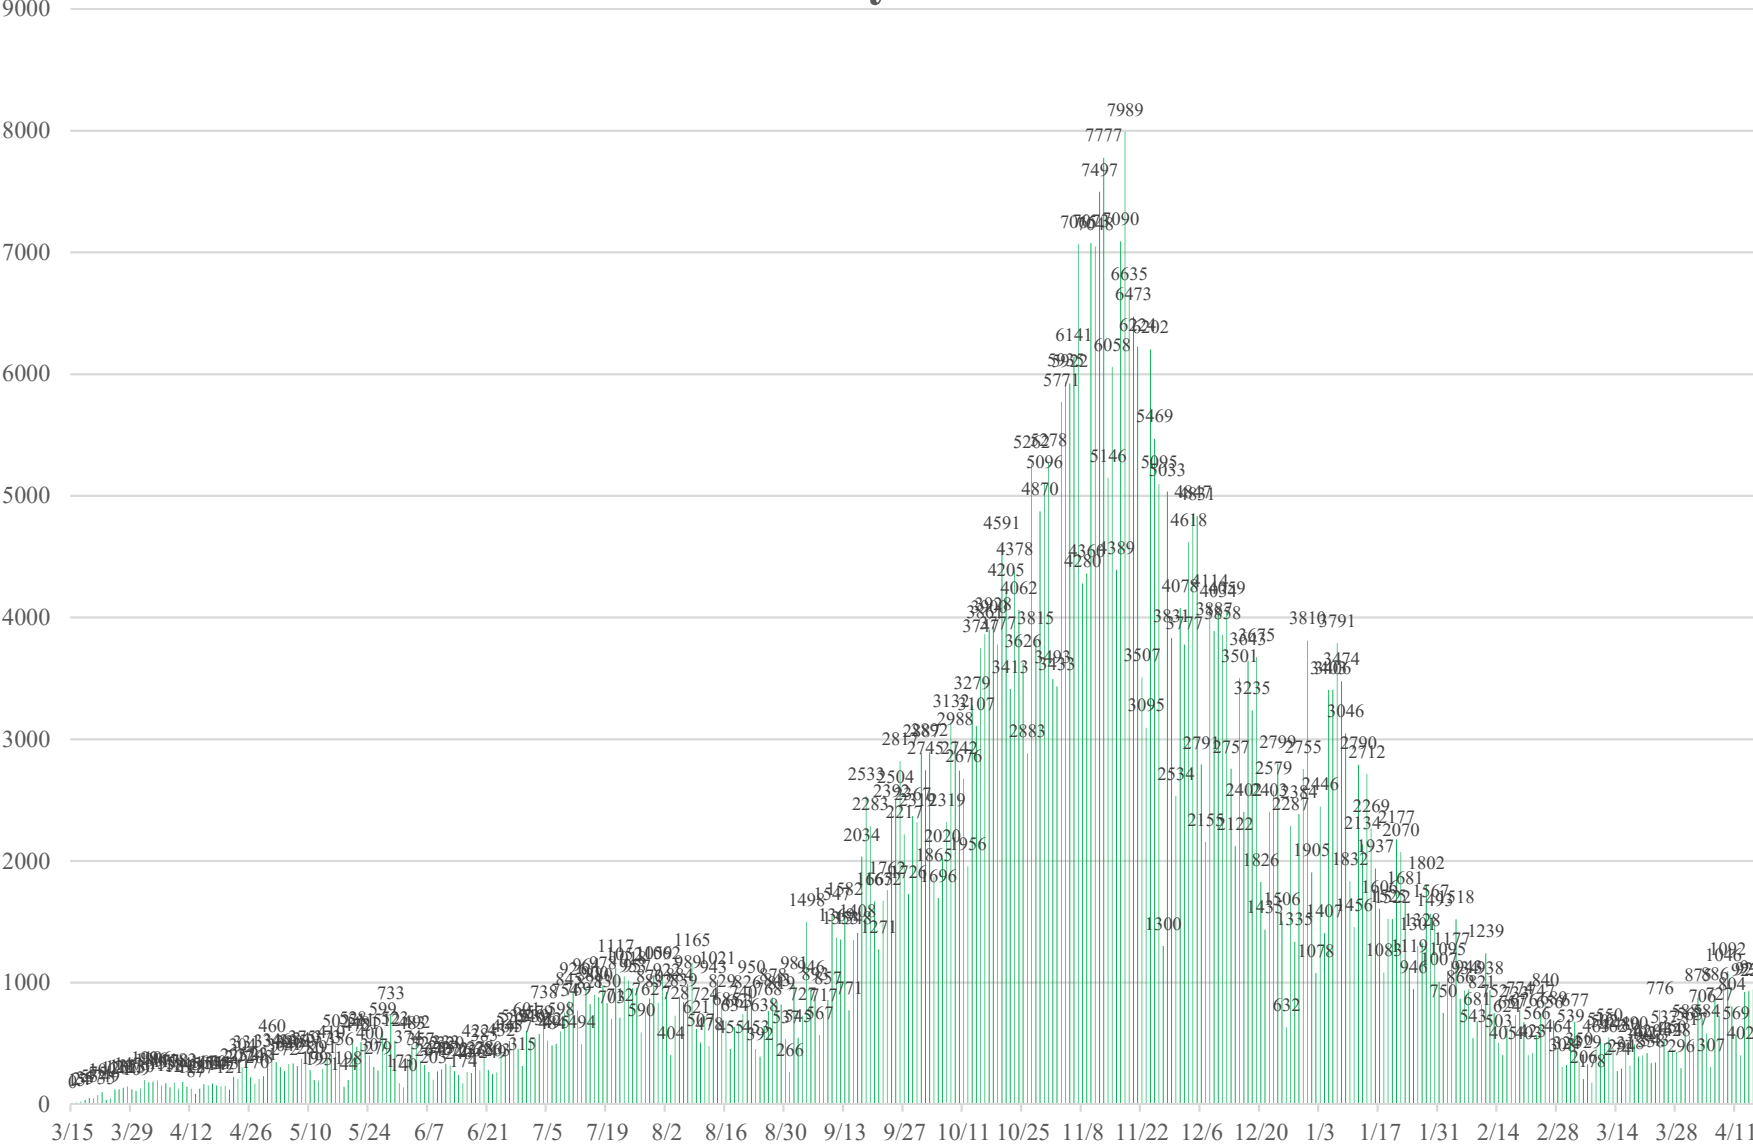

Wisconsin Daily Case Increase

Wisconsin Daily Death Increase